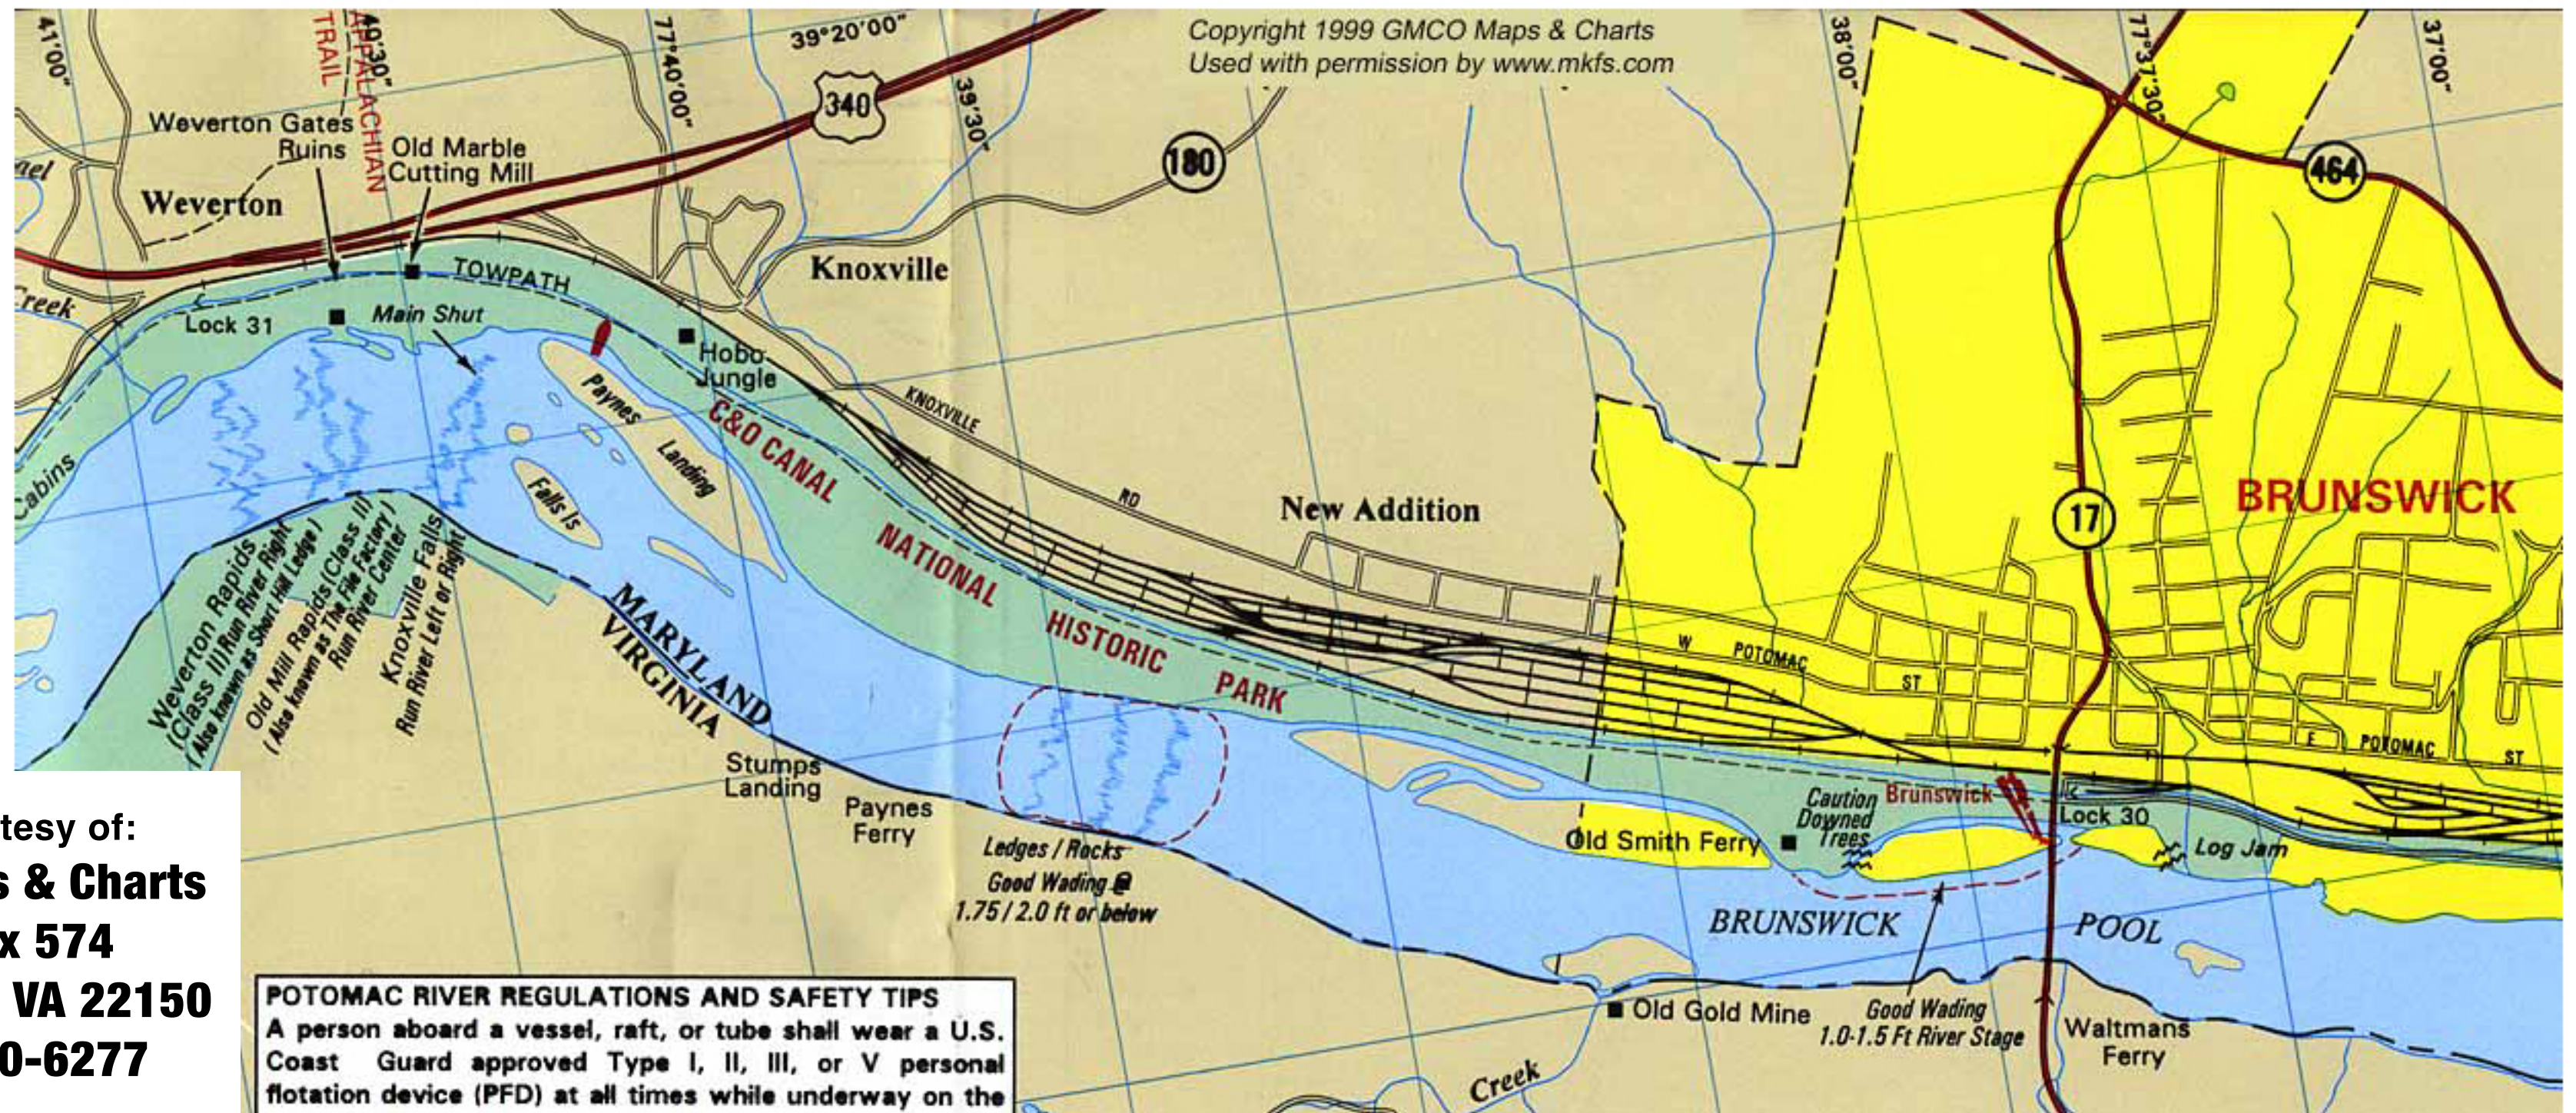

Copyright 1999 GMCO Maps & Charts  
Used with permission by www.mkfs.com

Map courtesy of:  
**GMCO Maps & Charts**  
P.O. Box 574  
Springfield, VA 22150  
(888) 420-6277